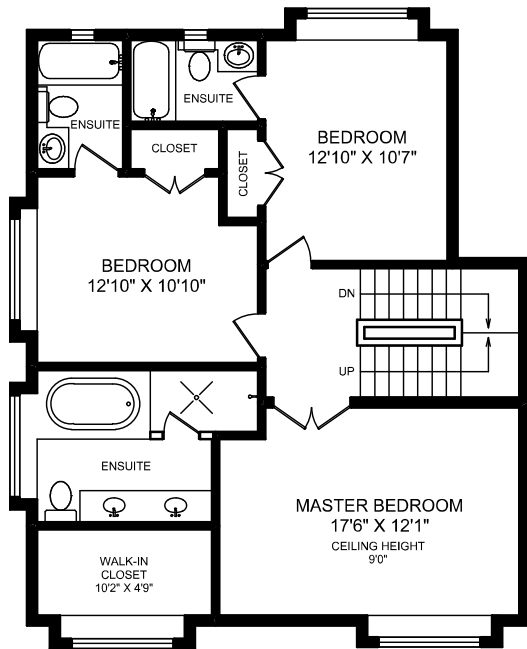

UPPER FLOOR

MAIN FLOOR

LOWER FLOOR

TOP FLOOR

6630 YEW STREET, VANCOUVER, BC

AREA	SQ FT			
	FLOOR	FINISHED	UNFINISHED	TOTAL
MAIN	1247	0		1247
UPPER	1001	0		1001
LOWER	793	0		793
TOP	347	0		347
TOTAL	3388	0		3388
PATIO			347	
CRAWLSPACE			394	
PORCH			118	