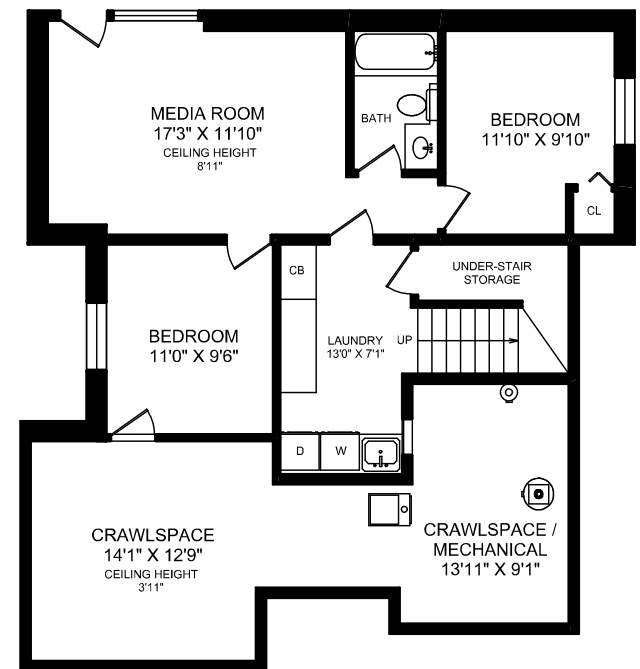

UPPER FLOOR

MAIN FLOOR

LOWER FLOOR

TOP FLOOR

6630 YEW STREET, VANCOUVER, BC

AREA	SQ FT			
	FLOOR	FINISHED	UNFINISHED	TOTAL
MAIN	1247	0		1247
UPPER	1001	0		1001
LOWER	793	0		793
TOP	347	0		347
TOTAL	3388	0		3388
PATIO			347	
CRAWLSPACE			394	
PORCH			118	