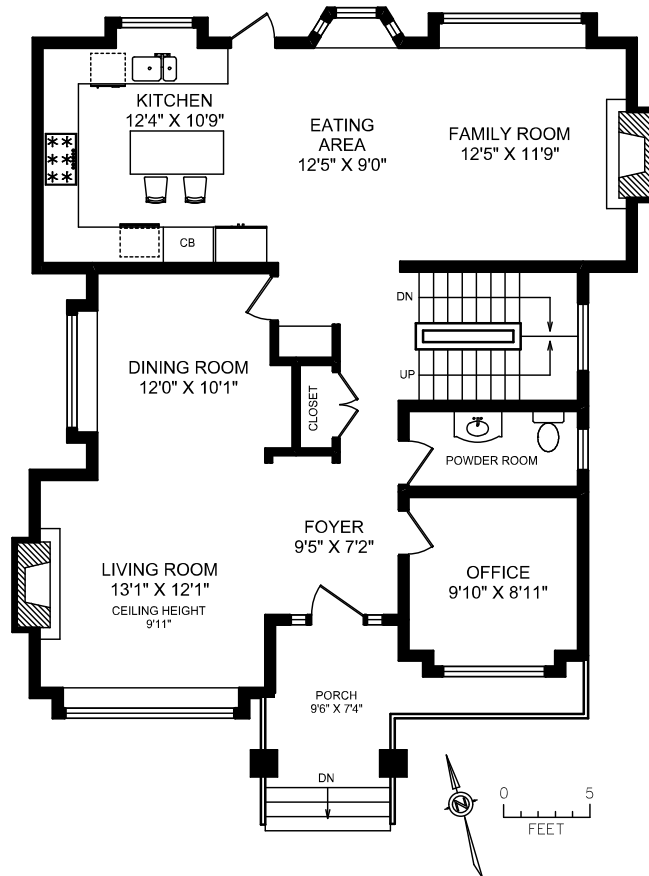

UPPER FLOOR

MAIN FLOOR

LOWER FLOOR

TOP FLOOR

6630 YEW STREET, VANCOUVER, BC

AREA	SQ FT			
	FLOOR	FINISHED	UNFINISHED	TOTAL
MAIN	1247	0		1247
UPPER	1001	0		1001
LOWER	793	0		793
TOP	347	0		347
TOTAL	3388	0		3388
PATIO			347	
CRAWLSPACE			394	
PORCH			118	