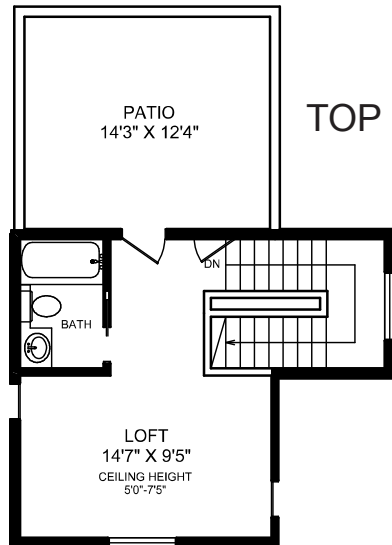

UPPER FLOOR

MAIN FLOOR

LOWER FLOOR

TOP FLOOR

6630 YEW STREET, VANCOUVER, BC

AREA	SQ FT			
	FLOOR	FINISHED	UNFINISHED	TOTAL
MAIN	1247	0		1247
UPPER	1001	0		1001
LOWER	793	0		793
TOP	347	0		347
TOTAL	3388	0		3388
PATIO			347	
CRAWLSPACE			394	
PORCH			118	