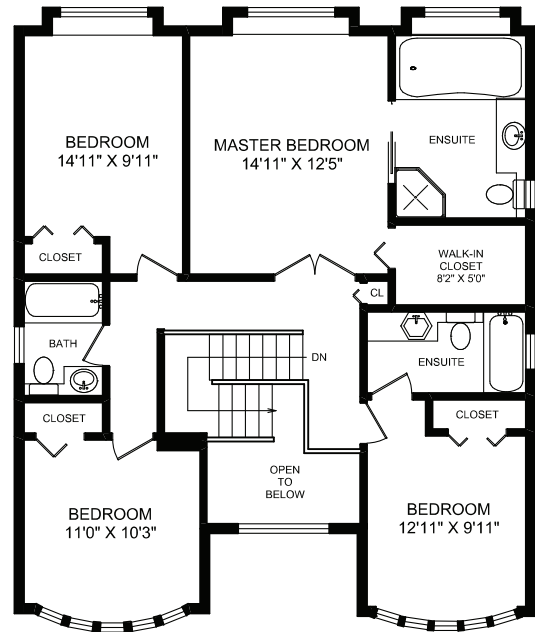

MAIN FLOOR

UPPER FLOOR

LOWER FLOOR

AREA	SQ. FT.		
	FLOOR	FINISHED	UNFINISHED
MAIN	1607	0	1607
UPPER	1130	0	1130
LOWER	1212	232	1444
TOTAL	3949	232	4181
GARAGE		762	
PATIO		152	
DECK		196	

63 WEST 46TH AVENUE  
 MEASURED FOR THE EXCLUSIVE USE OF  
 CHARLOTTE CHANG & SHINE LI

MEASURED 25TH OF MAY, 2012 BY SEAN WILLS

866.388.6998 orders@realfotovancouver.com

All information furnished regarding this property is from sources deemed reliable but no warranty or representation is made to the accuracy thereof.