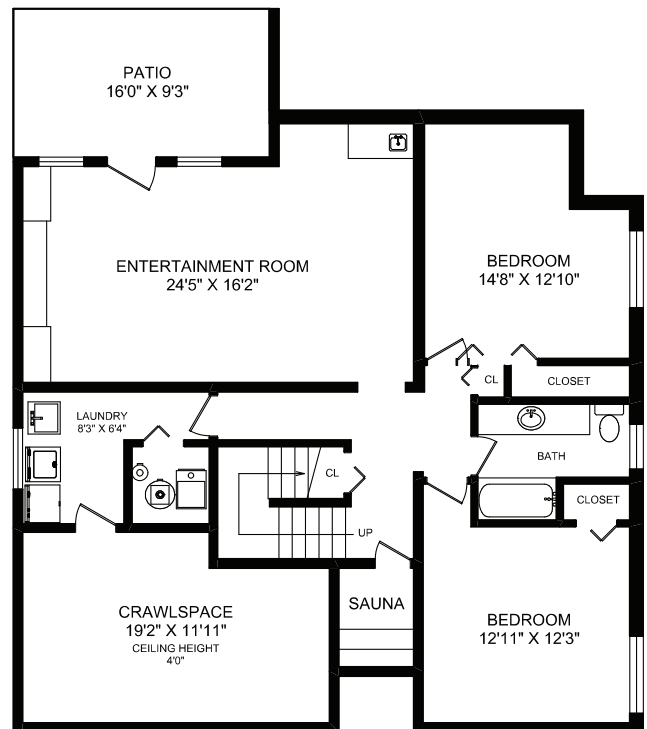

MAIN FLOOR

UPPER FLOOR

LOWER FLOOR

AREA	SQ. FT.		
	FLOOR	FINISHED	UNFINISHED
MAIN	1607	0	1607
UPPER	1130	0	1130
LOWER	1212	232	1444
TOTAL	3949	232	4181
GARAGE		762	
PATIO		152	
DECK		196	

63 WEST 46TH AVENUE  
 MEASURED FOR THE EXCLUSIVE USE OF  
 CHARLOTTE CHANG & SHINE LI

MEASURED 25TH OF MAY, 2012 BY SEAN WILLS

866.388.6998 orders@realfotovancouver.com

All information furnished regarding this property is from sources deemed reliable but no warranty or representation is made to the accuracy thereof.