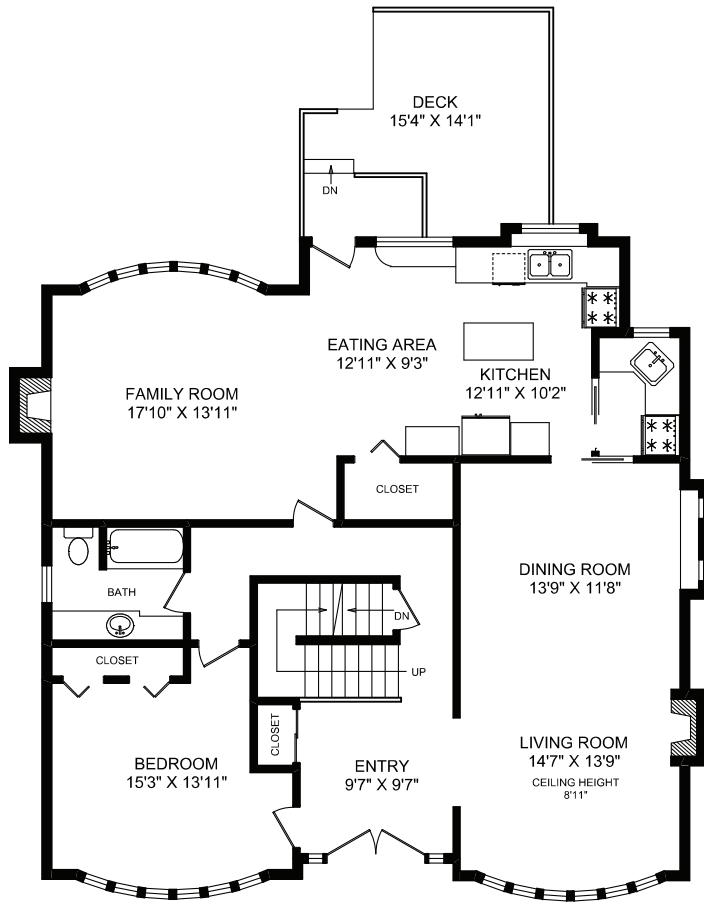

MAIN FLOOR

UPPER FLOOR

LOWER FLOOR

AREA	SQ. FT.		
	FLOOR	FINISHED	UNFINISHED
MAIN	1607	0	1607
UPPER	1130	0	1130
LOWER	1212	232	1444
TOTAL	3949	232	4181
GARAGE		762	
PATIO		152	
DECK		196	

63 WEST 46TH AVENUE  
 MEASURED FOR THE EXCLUSIVE USE OF  
 CHARLOTTE CHANG & SHINE LI

MEASURED 25TH OF MAY, 2012 BY SEAN WILLS

866.388.6998 orders@realfotovancouver.com

All information furnished regarding this property is from sources deemed reliable but no warranty or representation is made to the accuracy thereof.