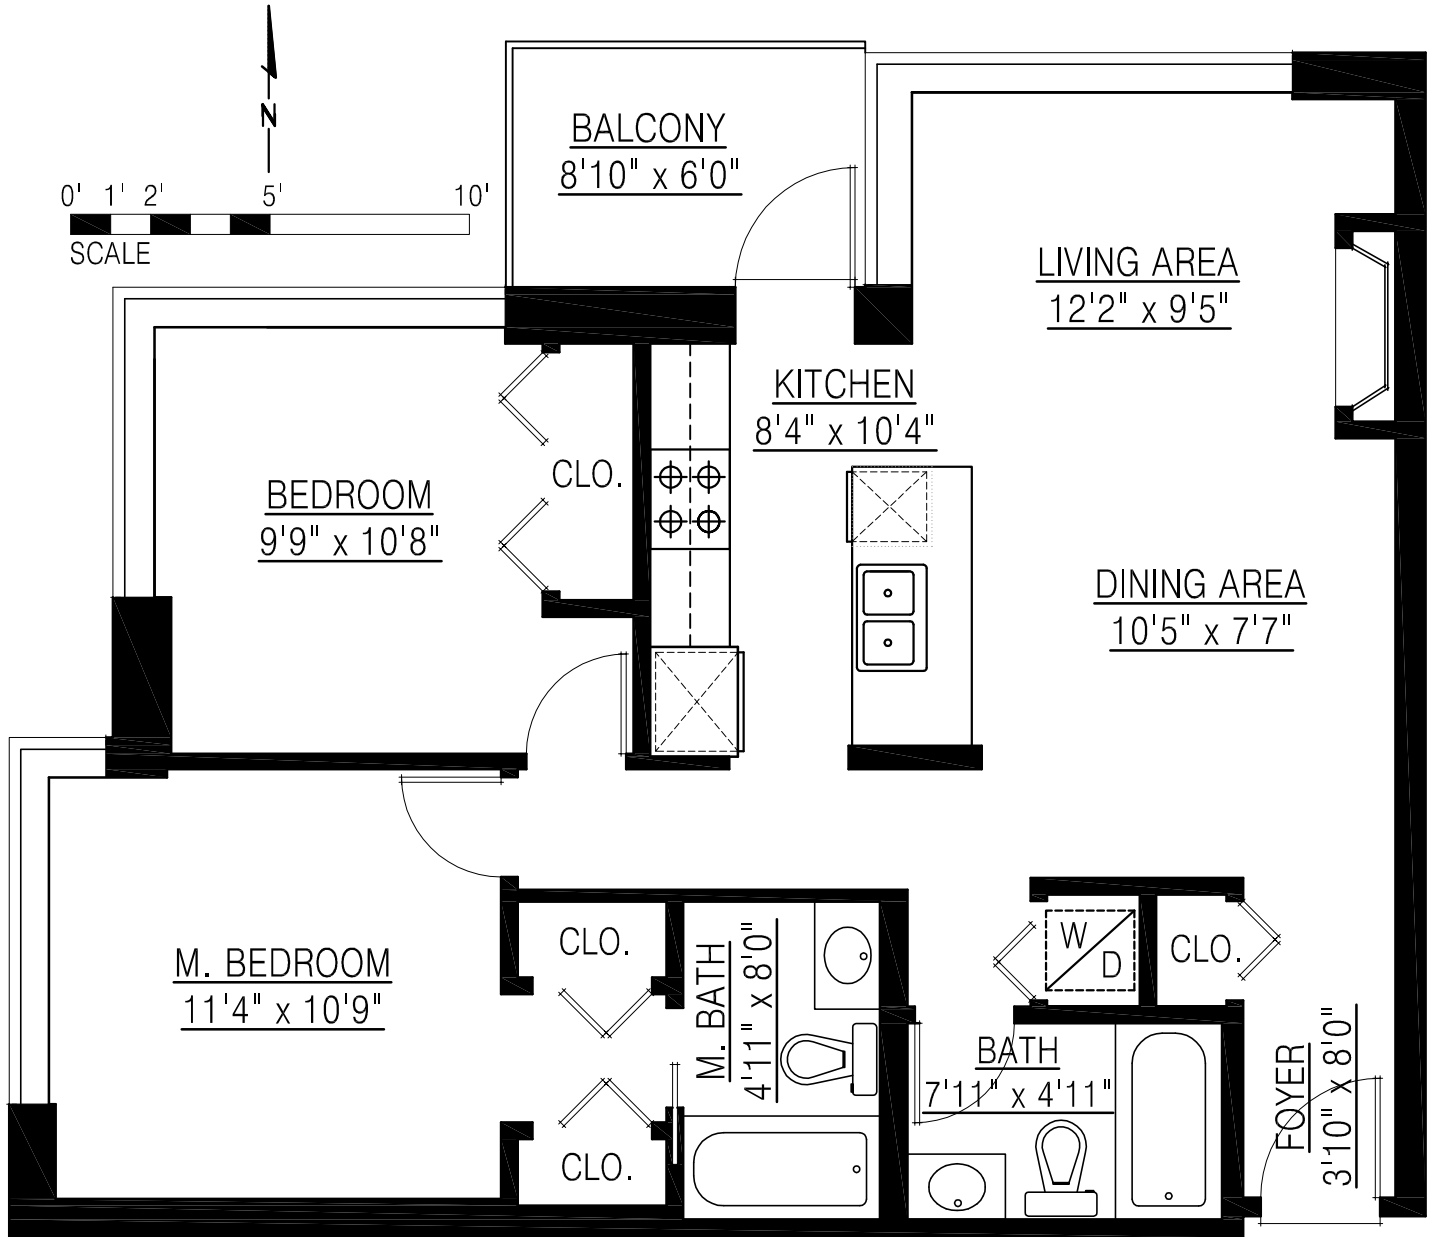

Charlotte Chang  
604.817.8588

RE/MAX Crest Realty Westside  
www.charlotte-chang.com  
charlottechang@remax.net

606 - 9180 Hemlock Dr.  
Richmond, BC

Main Floor: 878 sq. ft.

Balcony: 56 sq. ft.

MAIN FLOOR PLAN  
FLOOR AREA: 878 sq.ft.