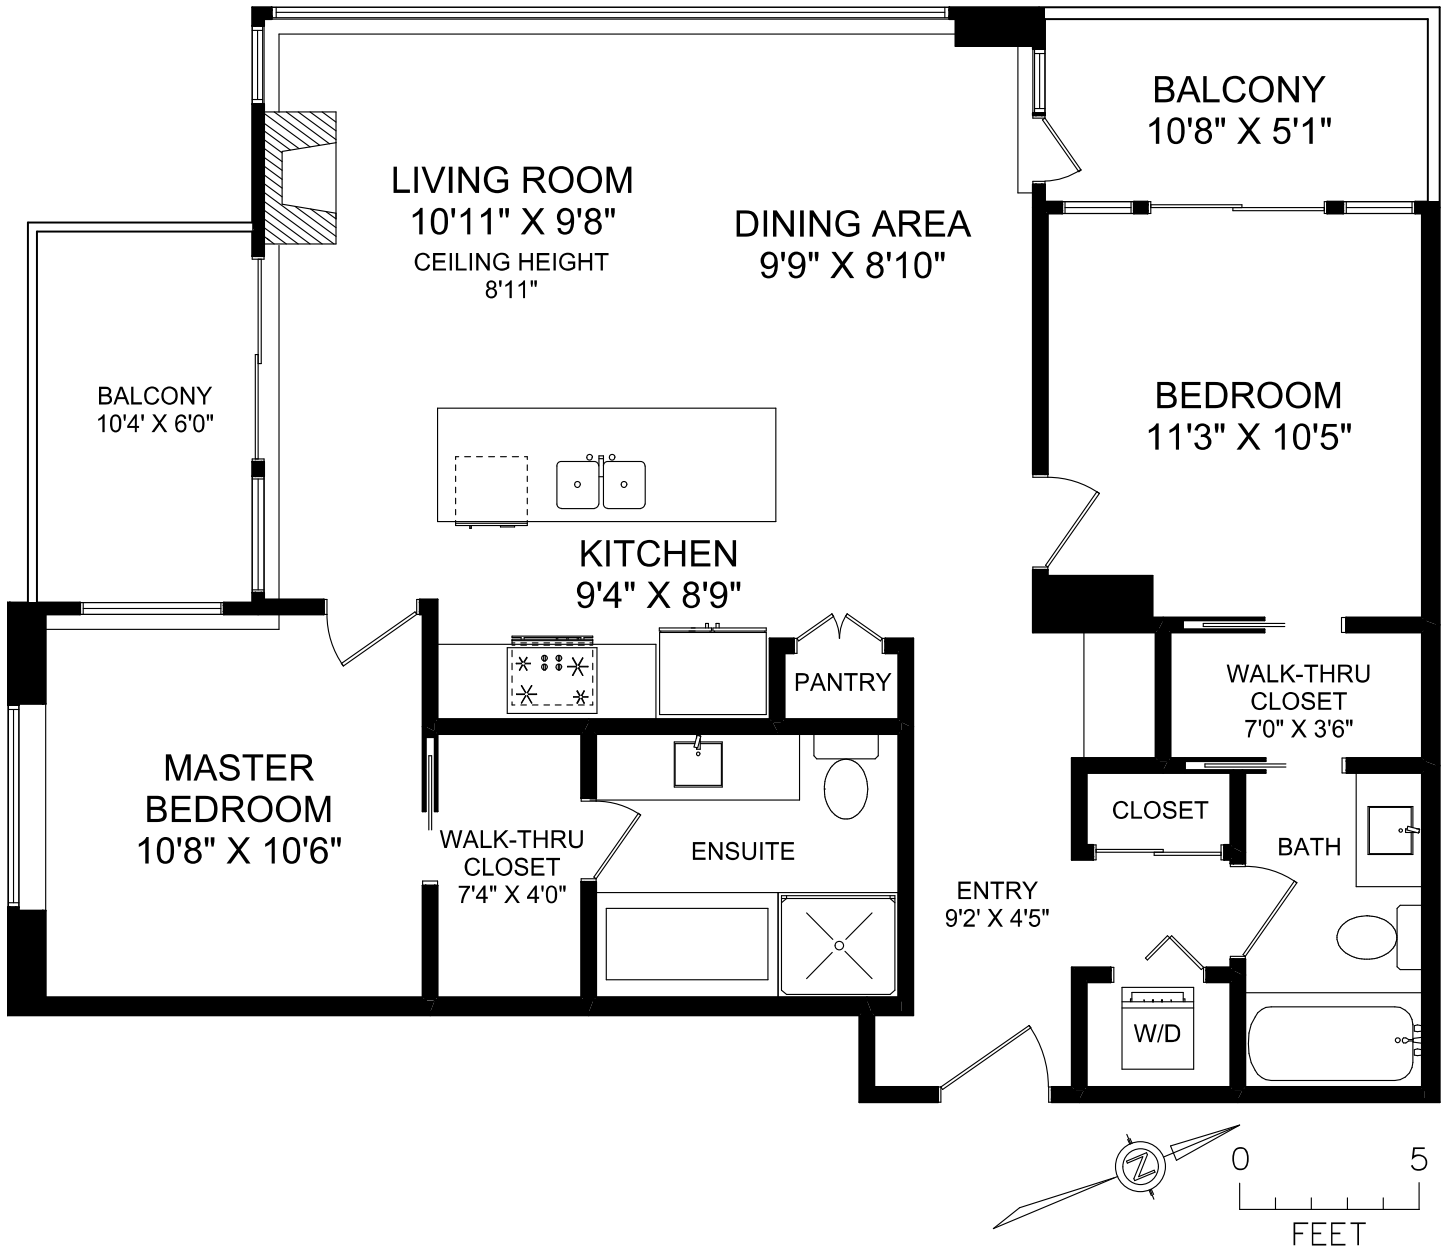

MAIN FLOOR

AREA		SQ FT	
FLOOR	FINISHED	UNFINISHED	TOTAL
MAIN	987	0	987
BALCONIES		126	

1202-7088 18TH AVENUE
 THIS DOCUMENT PREPARED FOR THE EXCLUSIVE USE OF
CHARLOTTE CHANG

MEASURED JANUARY 19, 2016 BY JUSTIN GREENWOOD