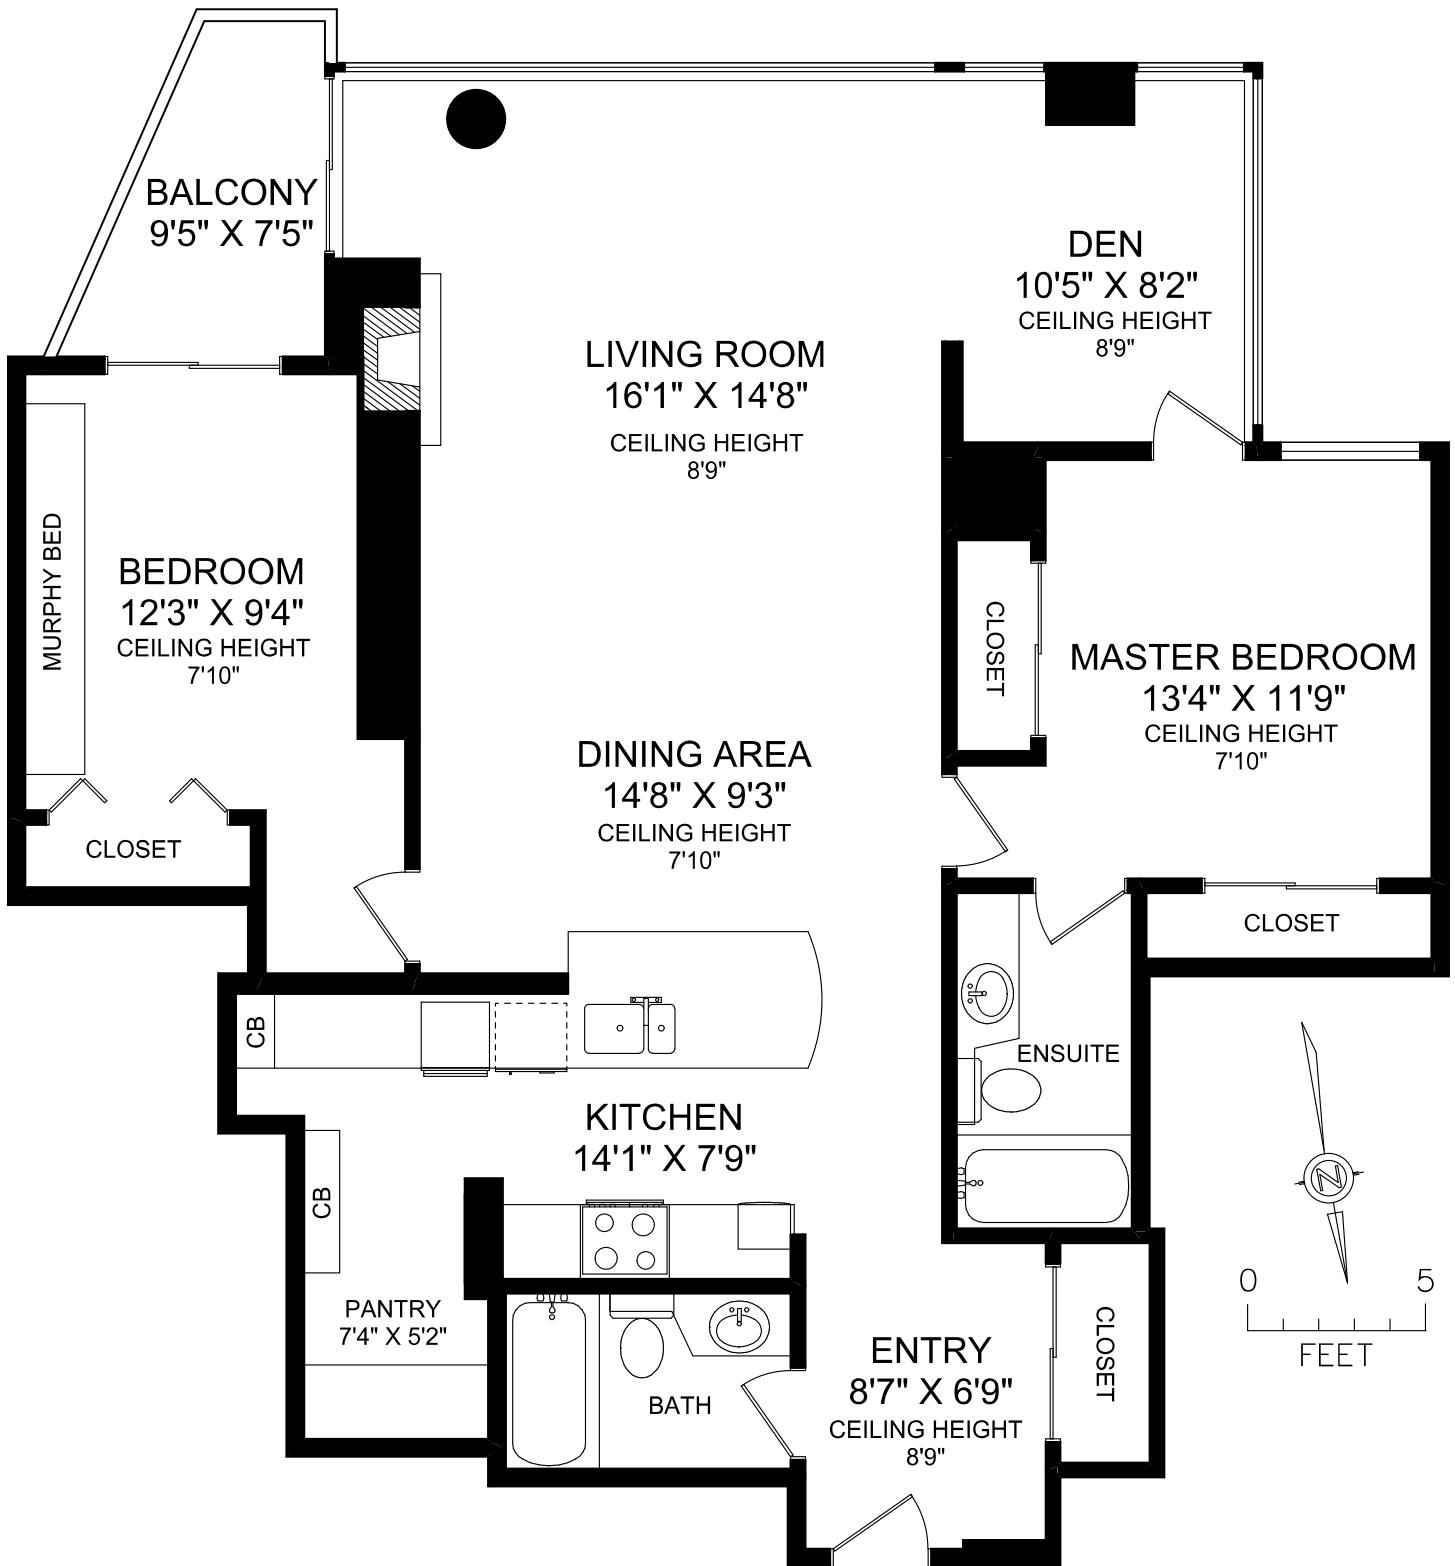

# MAIN FLOOR

AREA		SQ FT	
FLOOR	FINISHED	UNFINISHED	TOTAL
MAIN	1267	0	1267
BALCONY		57	

18B-139 DRAKE STREET  
THIS DOCUMENT PREPARED FOR THE EXCLUSIVE USE OF  
**CHARLOTTE CHANG**

MEASURED MARCH 3, 2014 BY JUSTIN GREENWOOD